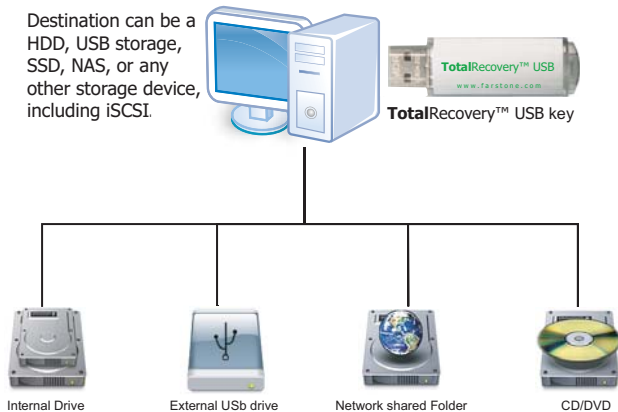

Benefits:

True green backup solution in bootable USB

- Backup partitions or entire HDD to ANYWHERE, including iSCSI storage
- Backup without leaving any files or changing any registries on your computer
- Mobile Backup Solution in USB key -- No installation required!
- One click migration to a larger capacity HDD
- Upgrade to a new PC, in few clicks, without losing any data or user settings!
- Backup Windows, Office, photos, Twitter, Facebook, user settings, and all other files & folders in one click
- Completely remove sensitive data from outside of Windows (Data Shredding - US DoD 5220.22-M Compliant)
- Powerful universal restore function restore to similar or dissimilar computer.
- Supports RAID 0/1/5/10/JBOD
- One Touch Recovery
- Complete System Backup for Windows 7
- Supports Windows XP/Vista/Win 7, and Linux

Green Backup Software - Backup entire PC with no installation required

Product Overview:

FarStone **TotalRecovery™** Express is a "Green Application" that provides complete PC protection without running installation on your computer. It backs up your entire Windows or Linux based PC including data, applications, music, photos, settings and OS. FarStone **TotalRecovery™** Express can also copy (clone) an exact duplicate image of the hard drive on servers or workstations, including personal files/folders, OS, databases, drivers and all other data on the hard drive. The image can be used for data restoration, disaster recovery, or restoring your computer to similar or dissimilar hardware. The Data Shredding feature included in FarStone **TotalRecovery™** Express protects sensitive data by completely wiping out a disk or partition.