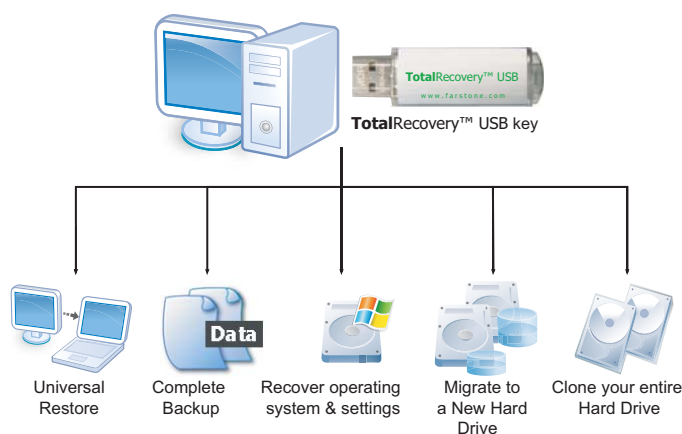

The Simplest One-Touch Cloning

The ultimate solution to backup your workstation or server, with absolutely no installation

TotalRecovery™ USB Key is a complete and functioning migration, backup and restore utility on a USB flash (key) drive. You simply plug the USB disk into your computer and reboot. With **TotalRecovery™** USB key bootable option you will never have to fear the "Windows Blue Screen of Death", simply restore your computer to any of your previous system backups. Your computer will be fully operational within a few clicks.

Green Backup Software - Backup entire PC with no installation required

Product Overview:

FarStone **TotalRecovery™** Express is a "Green Application" that provides complete PC protection without running installation on your computer. It backs up your entire Windows or Linux based PC including data, applications, music, photos, settings and OS. FarStone **TotalRecovery™** Express can also copy (clone) an exact duplicate image of the hard drive on servers or workstations, including personal files/folders, OS, databases, drivers and all other data on the hard drive. The image can be used for data restoration, disaster recovery, or restoring your computer to similar or dissimilar hardware. The Data Shredding feature included in FarStone **TotalRecovery™** Express protects sensitive data by completely wiping out a disk or partition.