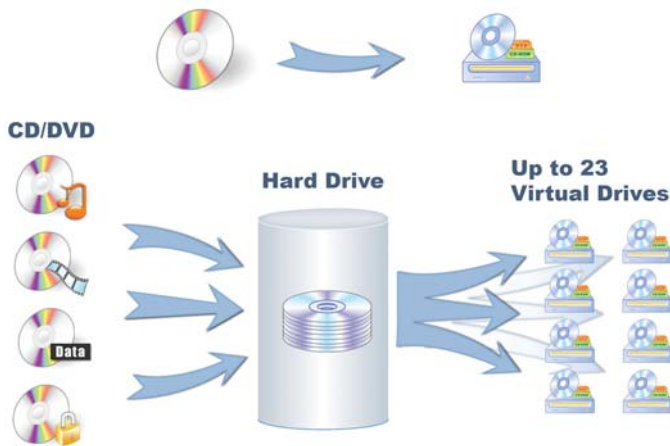

VirtualDrive® Network

VirtualDrive Network copies CDs and DVDs as "virtual discs" that can be easily catalogued and managed in a digital library.

PRODUCT OVERVIEW

VirtualDrive Network is a digital archiving program that creates compressed files, or "virtual discs," from software, video, photo, and music CDs and DVDs. These files can be saved to a network, to a standalone computer, or to a portable medium like a flash card, and used instead of original CDs on any PC equipped with VirtualDrive. You can build thousands of virtual discs and run them on a server at speeds nearly 200 times faster than their CD-ROM counterparts.

When virtual discs are placed on a network, any number of users can access them simultaneously while original discs remain stored for safekeeping. Licensing agreements are handled from a central console: you "check out" virtual CDs and electronically "return" them. Files can be located quickly through electronic searches of the digital library or by browsing a list of titles in the software interface.

Designed for educational institutions, government agencies, and businesses, VirtualDrive Network operates on Windows®-based TCP/IP networks and is easy to implement and manage. Wizards guide the user through most tasks, and in most cases the software can be installed and configured on an entire network in just a few hours.

Once VirtualDrive has copied a CD, a virtual image of that disc appears in the software interface. You launch the virtual disc by inserting it in an open virtual drive or double clicking a desktop shortcut to the file. With up to 23 virtual drives available instead of just one physical CD-ROM drive, you can run multiple virtual discs at any given time.